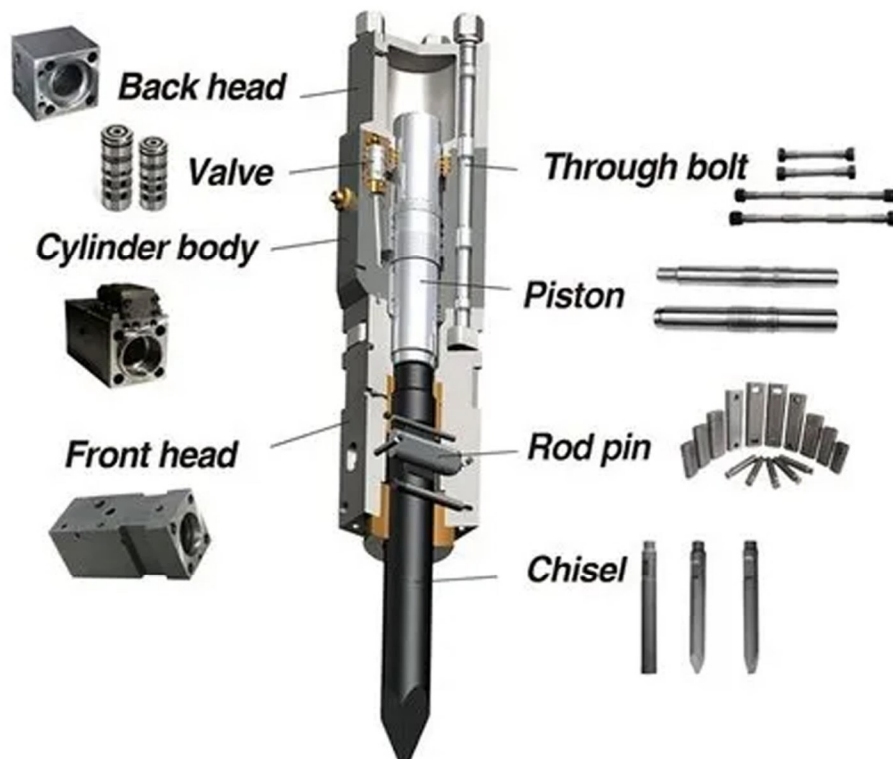

ABOUT US:

SAMSAN EQUIPMENTS CO We provide **SAMROCK** Breaker & Quick Coupler. As a dedicated provider of hydraulic rock breakers, definitive quality & customer satisfaction are our priorities. As professionals, we are committed to providing the highest level of quality workmanship & superior after-sales service.

SAMROCK KEY FEATURES

- Great Breaking Power
- Extra Strong Reinforced Body For Greater Reliability
- Larger Piston Diameter For Maximum Impact Energy
- Wide Oil flow Range For Fast, Hard-Hitting Performance & More Carrier Options
- Minimum Down Time & Easy Maintenance
- 100% Spare Parts Availability
- Lowest Lifetime Cost & Operator Friendly

HYDRAULIC ROCK BREAKER ANATOMY